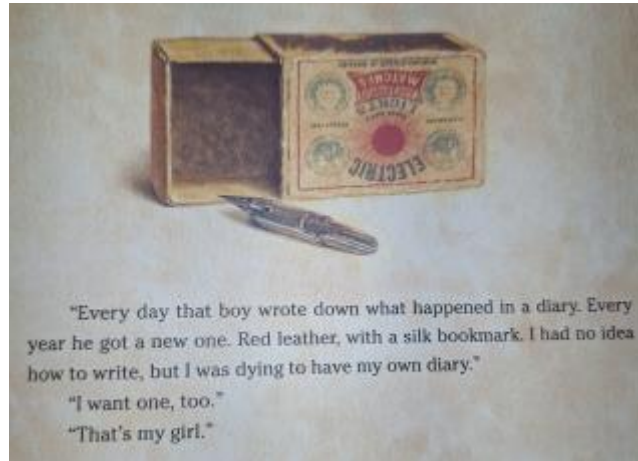

which they can tell the class about and explain what it means to them. This could be a passport photograph, a piece of jewellery, a hair band, a bottle cap, a coin or whatever they can think of. Over half term could children please begin to think about what they might like to bring in, and what it means to them. If they are unable to find something, they could use the half term to look for something that reminds them of an activity during the half term break.

The will not need to be brought into school until World Book Day on 6th March.

This is only for Year 3 and 4 classes. Thank you! Mr Saunders

Bewl Water Residential Years 5 and 6

We have a limited number of places still available for the residential trip this year. If your child is interested or you would like any further information, please do not hesitate to contact me - Miss Churchill

Attendance

Please do not email the office – we have 100's of emails everyday and your's could get missed! Please follow the instructions below.

If your child is unwell and unable to come to school, please call on the first day of illness and each day they are unwell

Call - **01622 753651** **CHOOSE Option 1.**

Should no-one be available please leave a message stating your child's **name, class and reason for absence.**

Or

Email - Attendance@park-way.kent.sch.uk

Jewellery